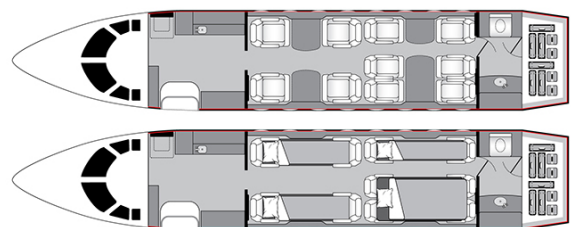

CABIN CONFIGURATION