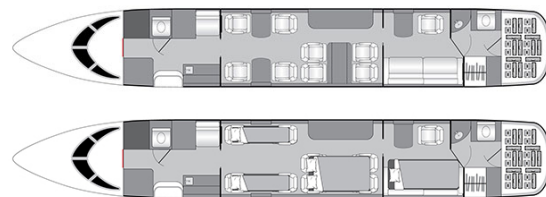

DASSAULT FALCON 7X --

AIRCRAFT DETAILS

REGISTRATION	--	CABIN WIDTH	7' 7"	RANGE	5,590 NM
SEATS	11	CABIN LENGTH	39' 1"	SPEED	492 KTAS
BEDS	5	CABIN HEIGHT	6' 2"	LUGGAGE	140 CU FT
LAVATORY	2	ALTITUDE	51.000 FT	WI-FI	US & INTL

AIRCRAFT AMENITIES

- SATCOM DIRECT WIFI — STREAMING ENABLED
- HD MONITORS
- AIRSHOW MOVING MAP
- CABIN ENVIRONMENT CONTROLS
- POWER OUTLETS & USB-C CHARGING
- MICROWAVE & OVEN
- GALLEY SINK
- COFFEE & NESPRESSO
- AFT LAVATORY WITH FULL VANITY
- FORWARD CREW LAVATORY

CABIN CONFIGURATION

DASSAULT FALCON 7X --

DASSAULT FALCON 7X --