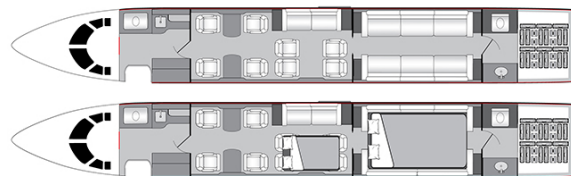

DASSAULT FALCON 900EX EASY N888ZA

AIRCRAFT DETAILS

REGISTRATION	N888ZA	CABIN WIDTH	7' 7"	RANGE	4,500 NM
SEATS	14	CABIN LENGTH	33' 2"	SPEED	482 KTAS
BEDS	4	CABIN HEIGHT	6' 2"	LUGGAGE	127 CU FT
LAVATORY	2	ALTITUDE	40,100 FT	WI-FI	US

CABIN CONFIGURATION

DASSAULT FALCON 900EX EASY N888ZA

DASSAULT FALCON 900EX EASY N888ZA

DASSAULT FALCON 900EX EASY N888ZA