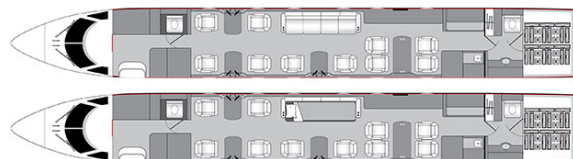

CABIN CONFIGURATION

More beds available upon request.