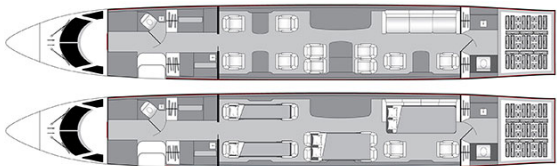

CABIN CONFIGURATION